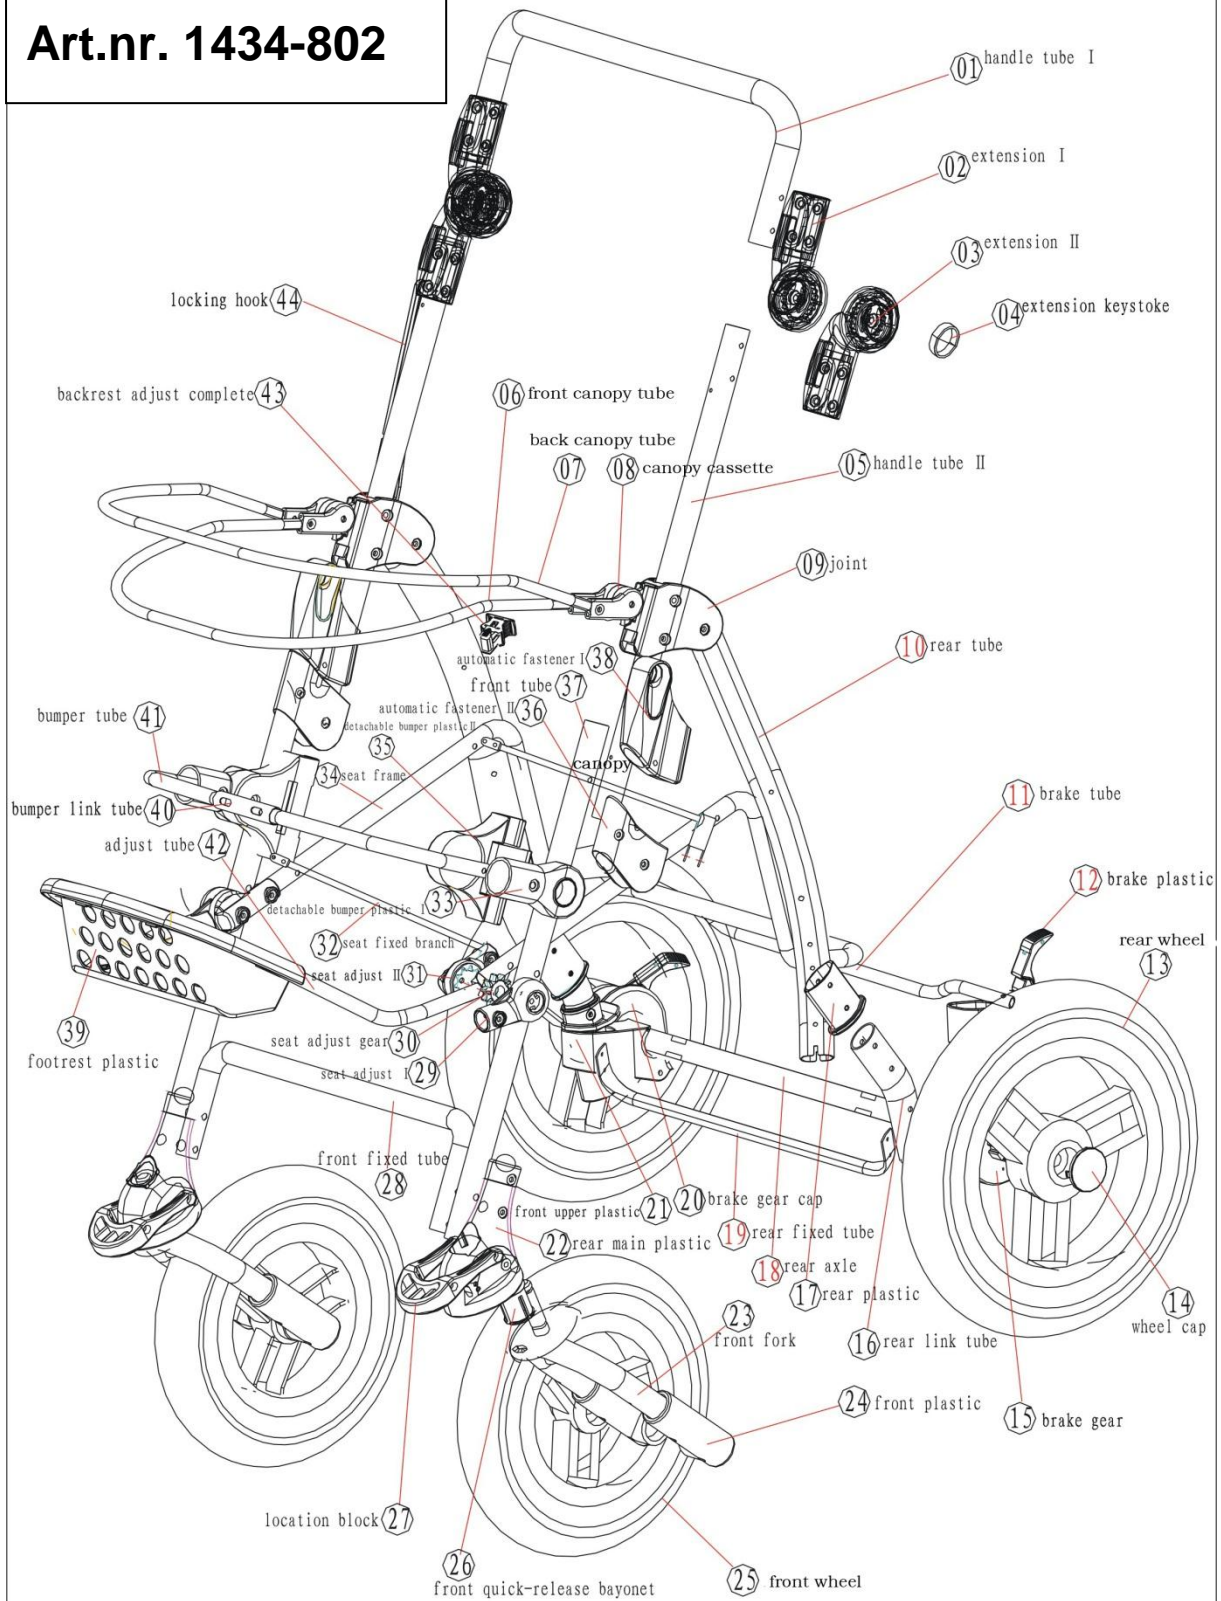

EIO barnevogn

Art.nr. 1434-802

EIO barnevogn reservedeler side 1

Item No	Parts	Description	Component
01		handle tube I	Iron
02		extension I	PA6
03		extension II	PA6
04		extension keystone	PA6
05		handle tube II	Iron
06		front canopy tube	Iron
07		rear canopy tube	Iron
08			PA
09		joint	PA
10		rear tube	Aluminum
11		brake tube	Iron
12		brake plastic	PA
13		rear wheel	EVA+PP
14		wheel cap	PA
15		brake gear	PA

EIO barnevogn reservedeler side 2

Item No	Parts	Description	Component
16		rear link tube	Aluminum
17		rear plastic	PA
18		rear axle	Iron
19		rear fixed tube	Iron
20		brake gear cap	PA
21		front upper plastic	PA
22		rear main plastic	PA
23		front fork	Iron
24		front plastic	PA
25		front wheel	EVA+PP
26		front quick-release bayonet	PA
27		location block	PA
28		front fixed tube	Iron
29		seat adjust I	PA
30		seat adjust gear	POM
31		seat adjust II	PA

EIO barnevogn reservedeler side 3

Item No	Parts	Description	Component
32		seat fixed branch	Iron
33		detachable bumper plastic I	PA
34		seat frame	Iron
35		detachable bumper plastic II	PA
36		automatic fastener II	PA
37		front tube	Iron
38		automatic fastener I	PA
39		footrest plastic	PP
40		bumper link tube	Iron
41		bumper tube	Iron
42		adjust tube	Iron
43		backrest adjust complete	POM
44		locking hook	PA+5%fiber