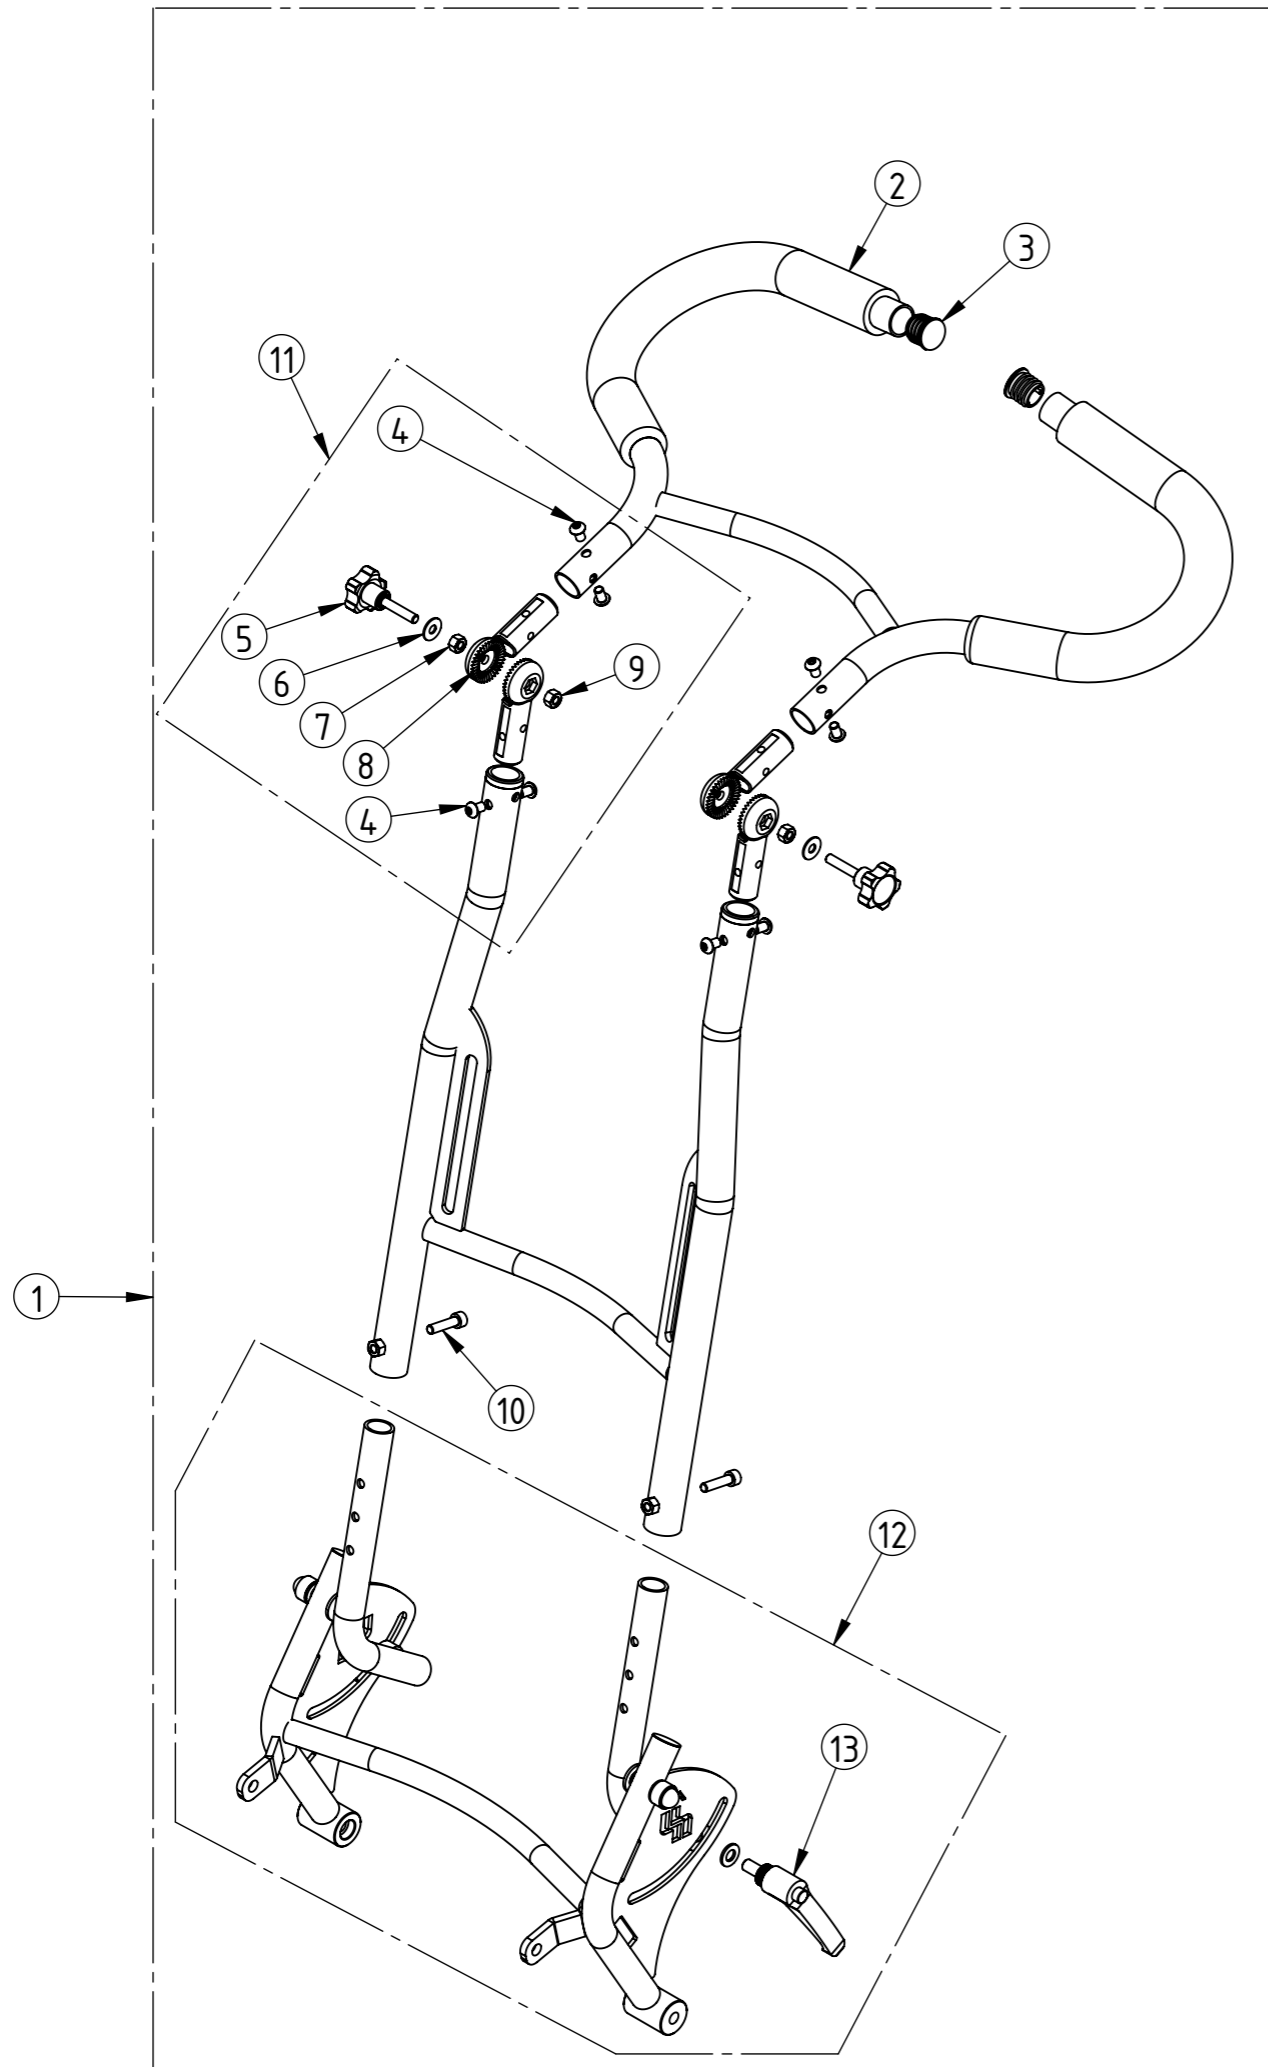

Detalj	Artikelnummer	Benämning
1	844230	Körbåge - Flipper Pro Flex (Monteras på underrede)
2	387013	Polstring 270mm - Seabass
3	112030	Ändavslut, rund, svart, dia 20 (Körbåge)
4	129610	Skruv Insex M6x10, Kullrig
5	162001	Rattvred M6x30
6	144433	Nitbricka M6x16x1
7	131016	Mutter M6, Urborrad
8	213125	Taggled 2 (Rör), stora taggar
9	131006	Mutter M6
10	126625	Skruv Insex M6x25
11	387076	Taggled set körbåge - Anatomic
12	844232	Körbågsinfästning - Flipper Pro Flex (Monteras på underrede)
13	160845	Spakvred M8x16 (arm 63 mm)

Detail	Article number	Description
1	844230	Driving bow - Flipper Pro Flex
2	387013	Cushion, 270 mm - Seabass Pro
3	112030	End cap, round, black 20 (driving bow)
4	129610	Hex Socket Button Head Screw M6x10
5	162001	Knob M6x30
6	144433	Washer M6x16x1
7	131016	Nut M6, Drilled
8	213125	Cylindrical tube joint, 10 deg
9	131006	Nut M6
10	126625	Hex Socket Head Screw M6x25
11	387076	Cog joint set drivingbow - Anatomic
12	844232	Drivingbow MH - Flipper Pro Flex
13	160845	Lever M8x16 (arm 63 mm)