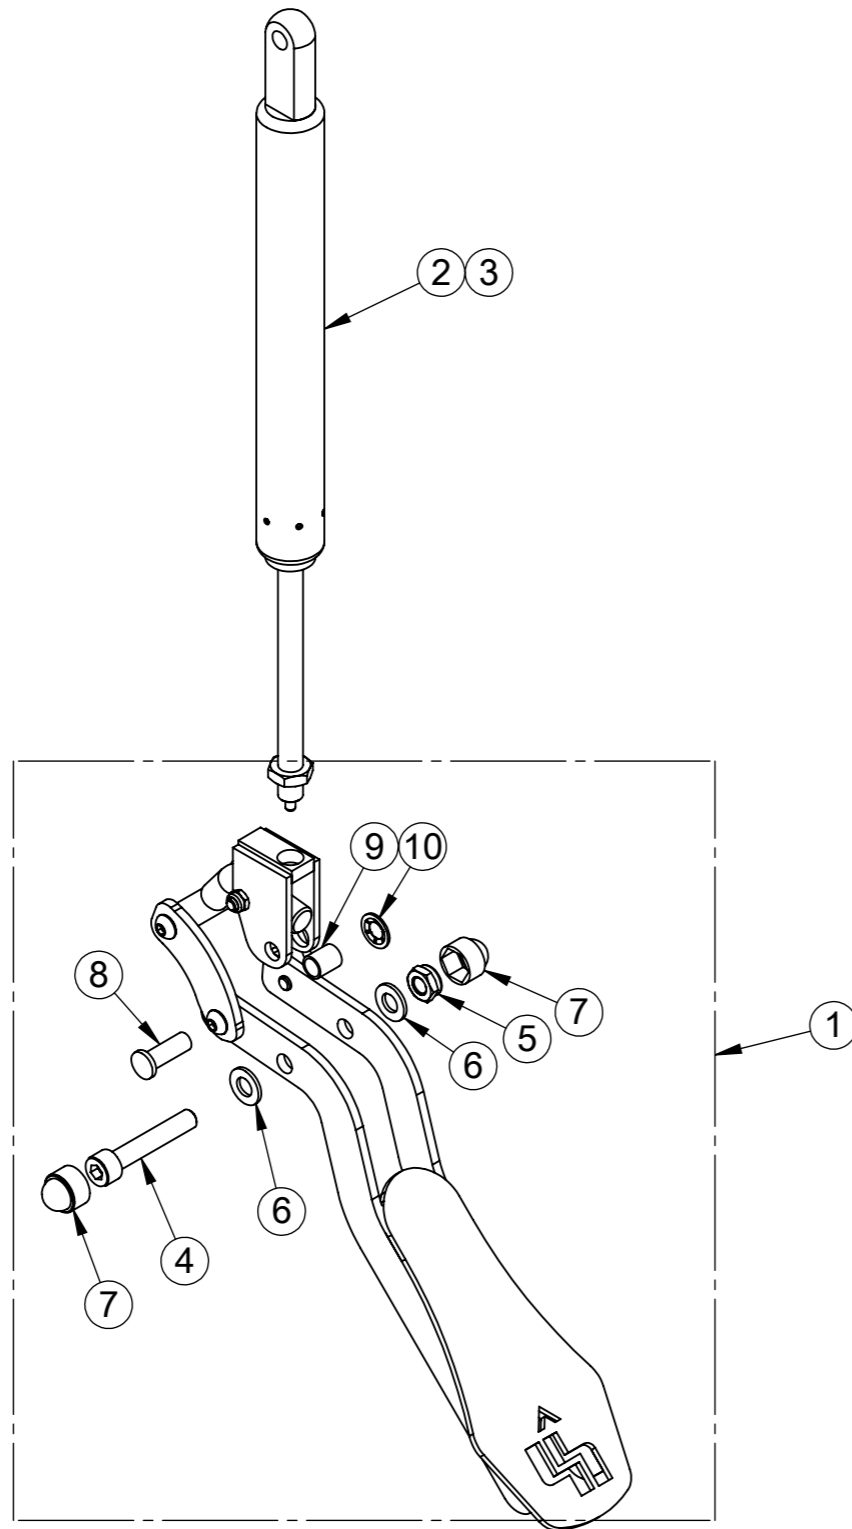

Flipper Pro Flex - Fotpedal/Gaskolv

Flipper Pro Flex - Pedal/Gas spring

Detalj	Artikelnummer	Benämning
1	844045	Fotpedal (HI-LO) Flipper Pro
2	915008	Gaskolv 380mm - 800N (Flipper Pro)
3	915009	Gaskolv 380mm - 1200N (Flipper Pro)
4	126860	Skruv Insex M8x45
5	141816	Bricka M8
6	132008	Låsmutter M8
7	133108	Mutterskydd M8
8	844236	Infästningsbult 8x22mm fotpedal. - Flipper Pro Flex
9	844237	Hylsa M8x10x12mm fotpedal. - Flipper Pro Flex
10	141717	Bricka, Starlock $\varnothing$ 8

Detail	Article number	Description
1	844045	Pedal (HI-LO), Flipper Pro
2	915008	Gasspring 380mm - 800Nm(std) - Flipper Pro
3	915009	Gas spring 380mm - 1200Nm - Flipper Pro
4	126860	Hex Socket Head Screw M8x60
5	141816	Washer M8
6	132008	Torque Nut M8
7	133108	Nut Cap M8
8	844236	Attachment bolt 8x22mm pedal. - Flipper Pro Flex
9	844237	Sleeve M8x10x12mm pedal. - Flipper Pro Flex
10	141717	Washer, Starlock $\varnothing$ 8

För beställning av äldre modell av tilt med tilthandtag:

915080	Gaskolv 380mm - 600N (Flipper Pro gaffelmodell)
915081	Gaskolv 380mm - 800N (Flipper Pro gaffelmodell)
915082	Gaskolv 380mm - 1200N (Flipper Pro gaffelmodell)

For order of obsolete tilt model with tilthandle

915080	Gas spring 380mm - 600N
915081	Gas spring 380mm - 800N
915082	Gas spring 380mm - 1200N