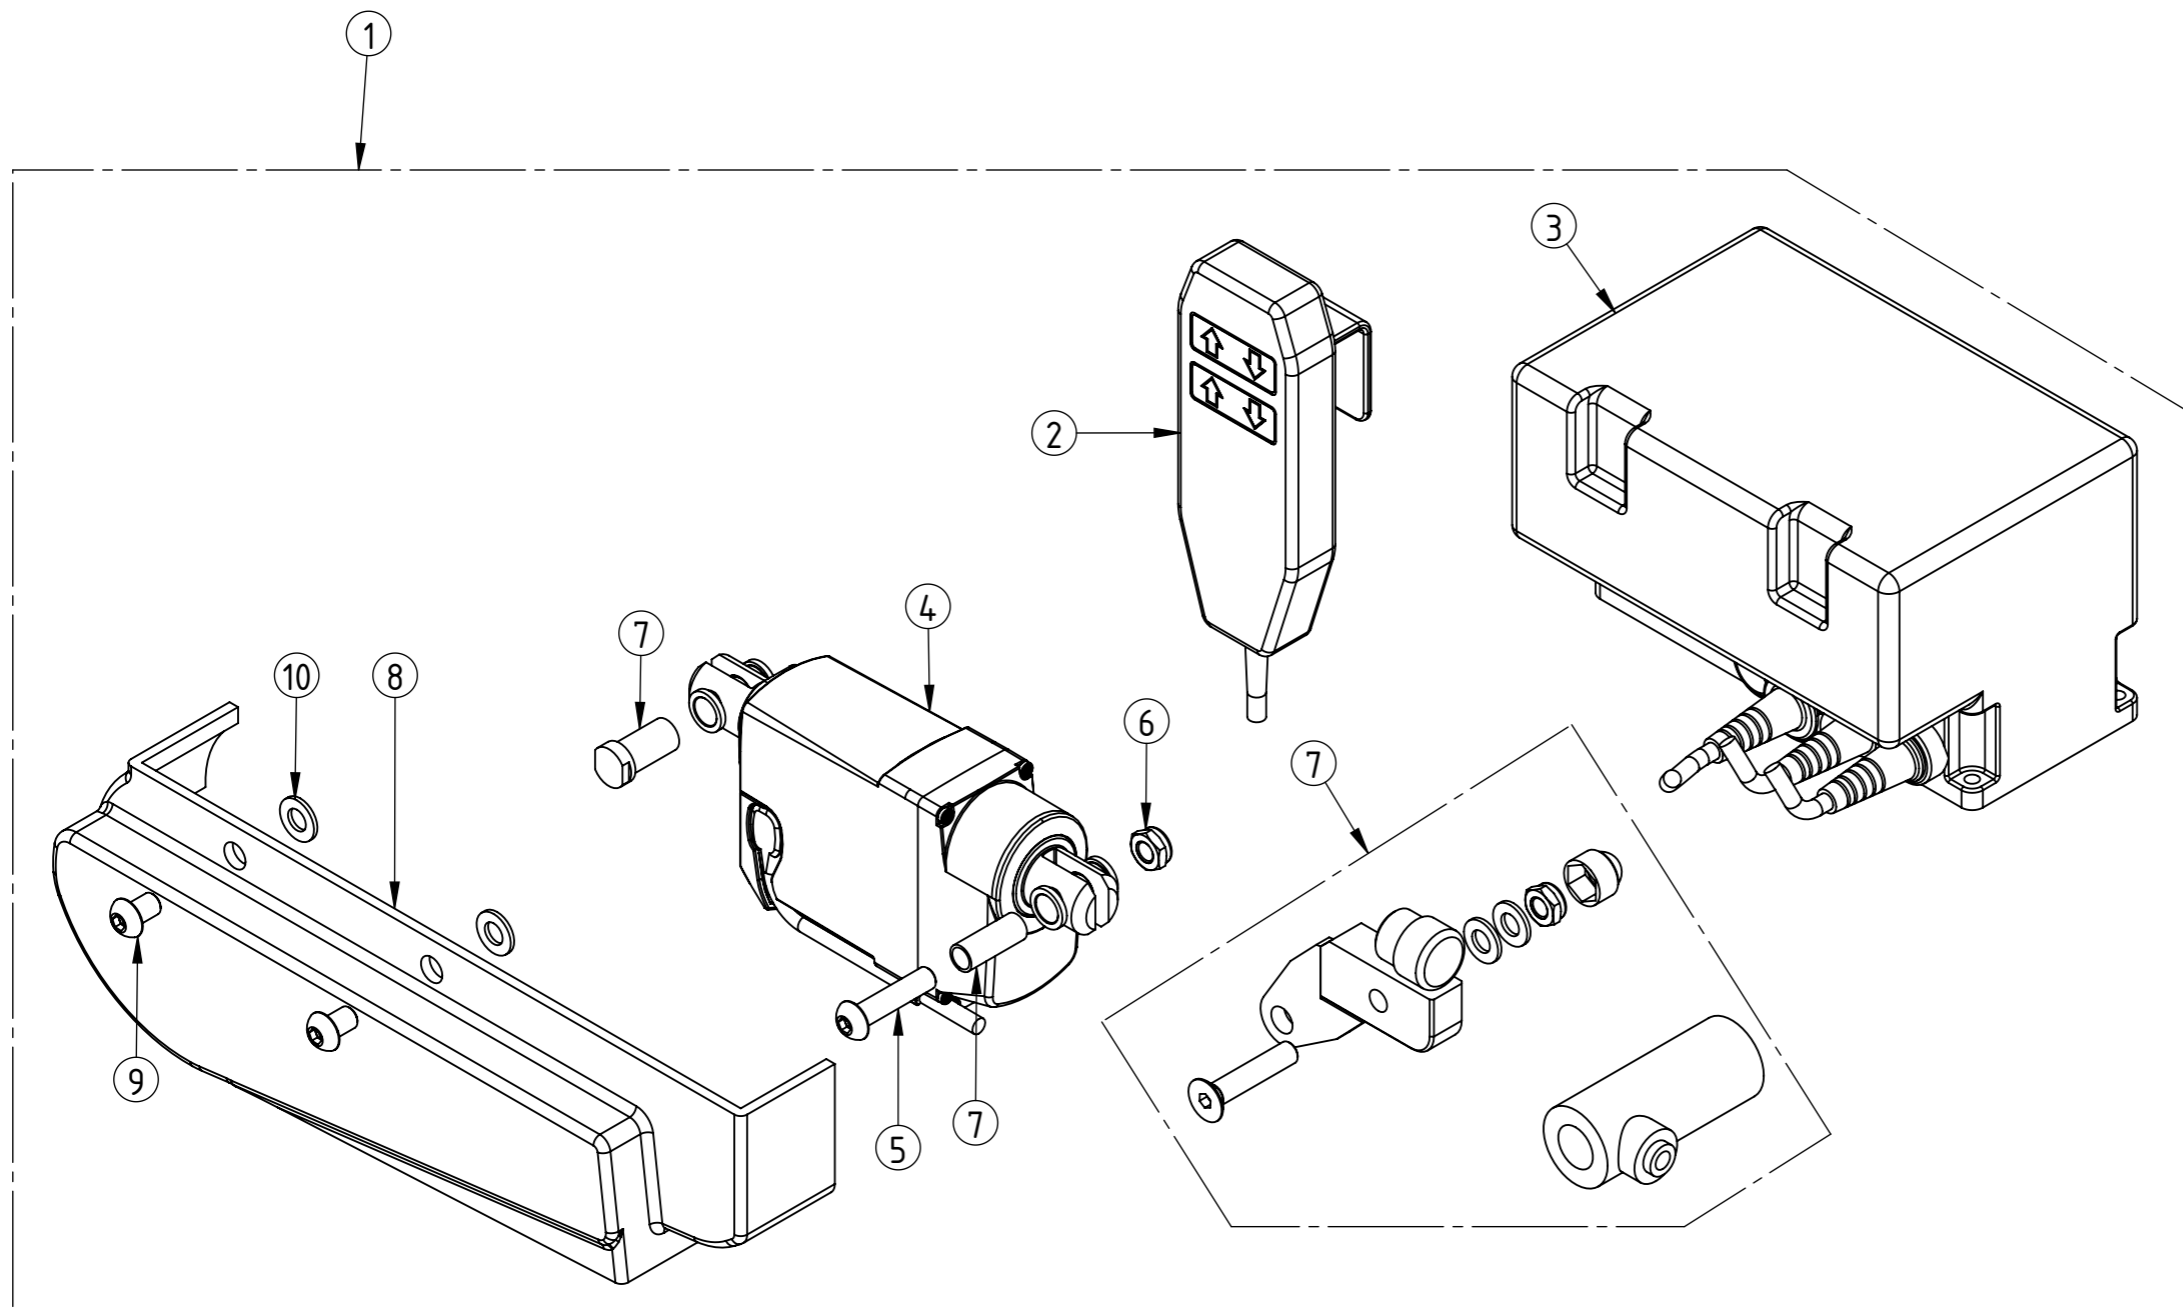

Detalj	Artikelnummer	Benämning
1	844022	Ombyggnadssats Eltilt - Zitzi Frames
2	843136	Handkontroll Flipper 2 kanal
3	843134	Styrbox / Batteri, 2 kanaler, kpl. - Flipper
4	843138	Ställdon tilt - Flipper Pro / Flex
5	129835	Skruv Insex M8x35, Kullrig
6	132008	Låsmutter M8
7	844026	Kitsats beslag El-tilt - Flipper Pro / Flex
8	844027	Täckkåpa el-kolvstilt - Flipper Pro / Flex
9	129813	Skruv Insex M8x12, Kullrig, Svart
10	141817	Bricka M8, Svart

Detail	Article number	Description
1	844022	Conversion kit el.tilt, Zitzi Frames
2	843136	Hand control, 2 channels, Flipper
3	843134	Control unit/Battery, 2 channels, cpl.
4	843138	Actuator, tilt - Flipper Pro / Flex
5	129835	Hex Socket Button Head Screw M8x35
6	132008	Torque Nut M8
7	844026	MH El Tilt, Flipper Pro / Flex
8	844027	Plastic cover, actuator - Flipper Pro / Flex
9	129813	Hex Socket Button Head Screw M8x12, Black
10	141817	Washer M8, Black