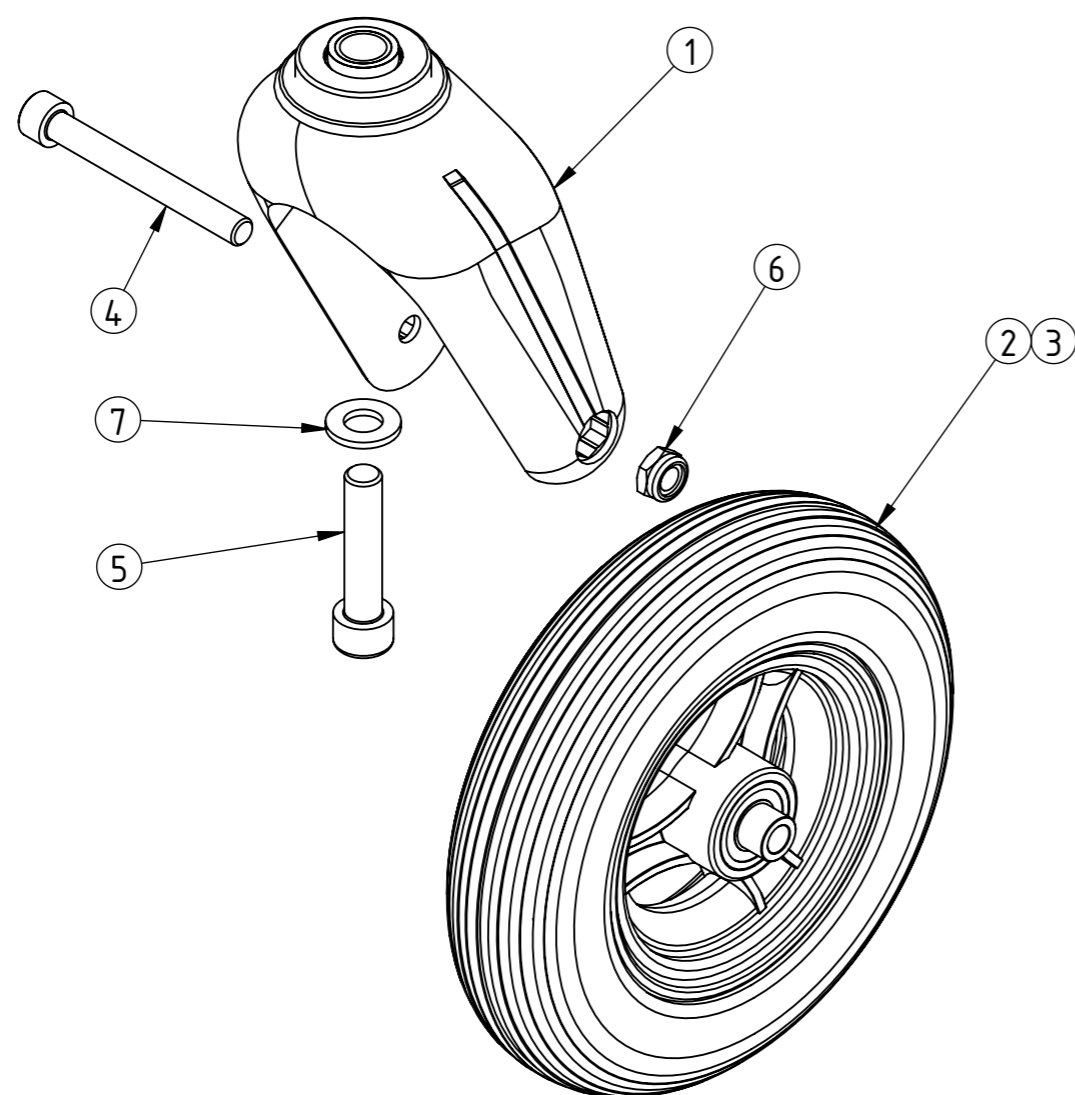

Detalj	Artikelnummer	Benämning
1	387026	Gaffel 7" länkhjul, 60mm (passar även 6")
2	387032	Länkhjul 7" massiva
3	387033	Länkhjul 7" luft
4	126870	Skruv Insex M8x70
5	126045	Skruv Insex M10x45
6	132008	Låsmutter M8
7	141120	Bricka M10

Detail	Article number	Description
1	387026	Caster fork 7"
2	387032	Caster 7" (solid)
3	387033	Caster 7" (air)
4	126870	Hex Socket Head Screw M8x70
5	126045	Hex Socket Head Screw M10x45
6	132008	Torque Nut M8
7	141120	Washer M10