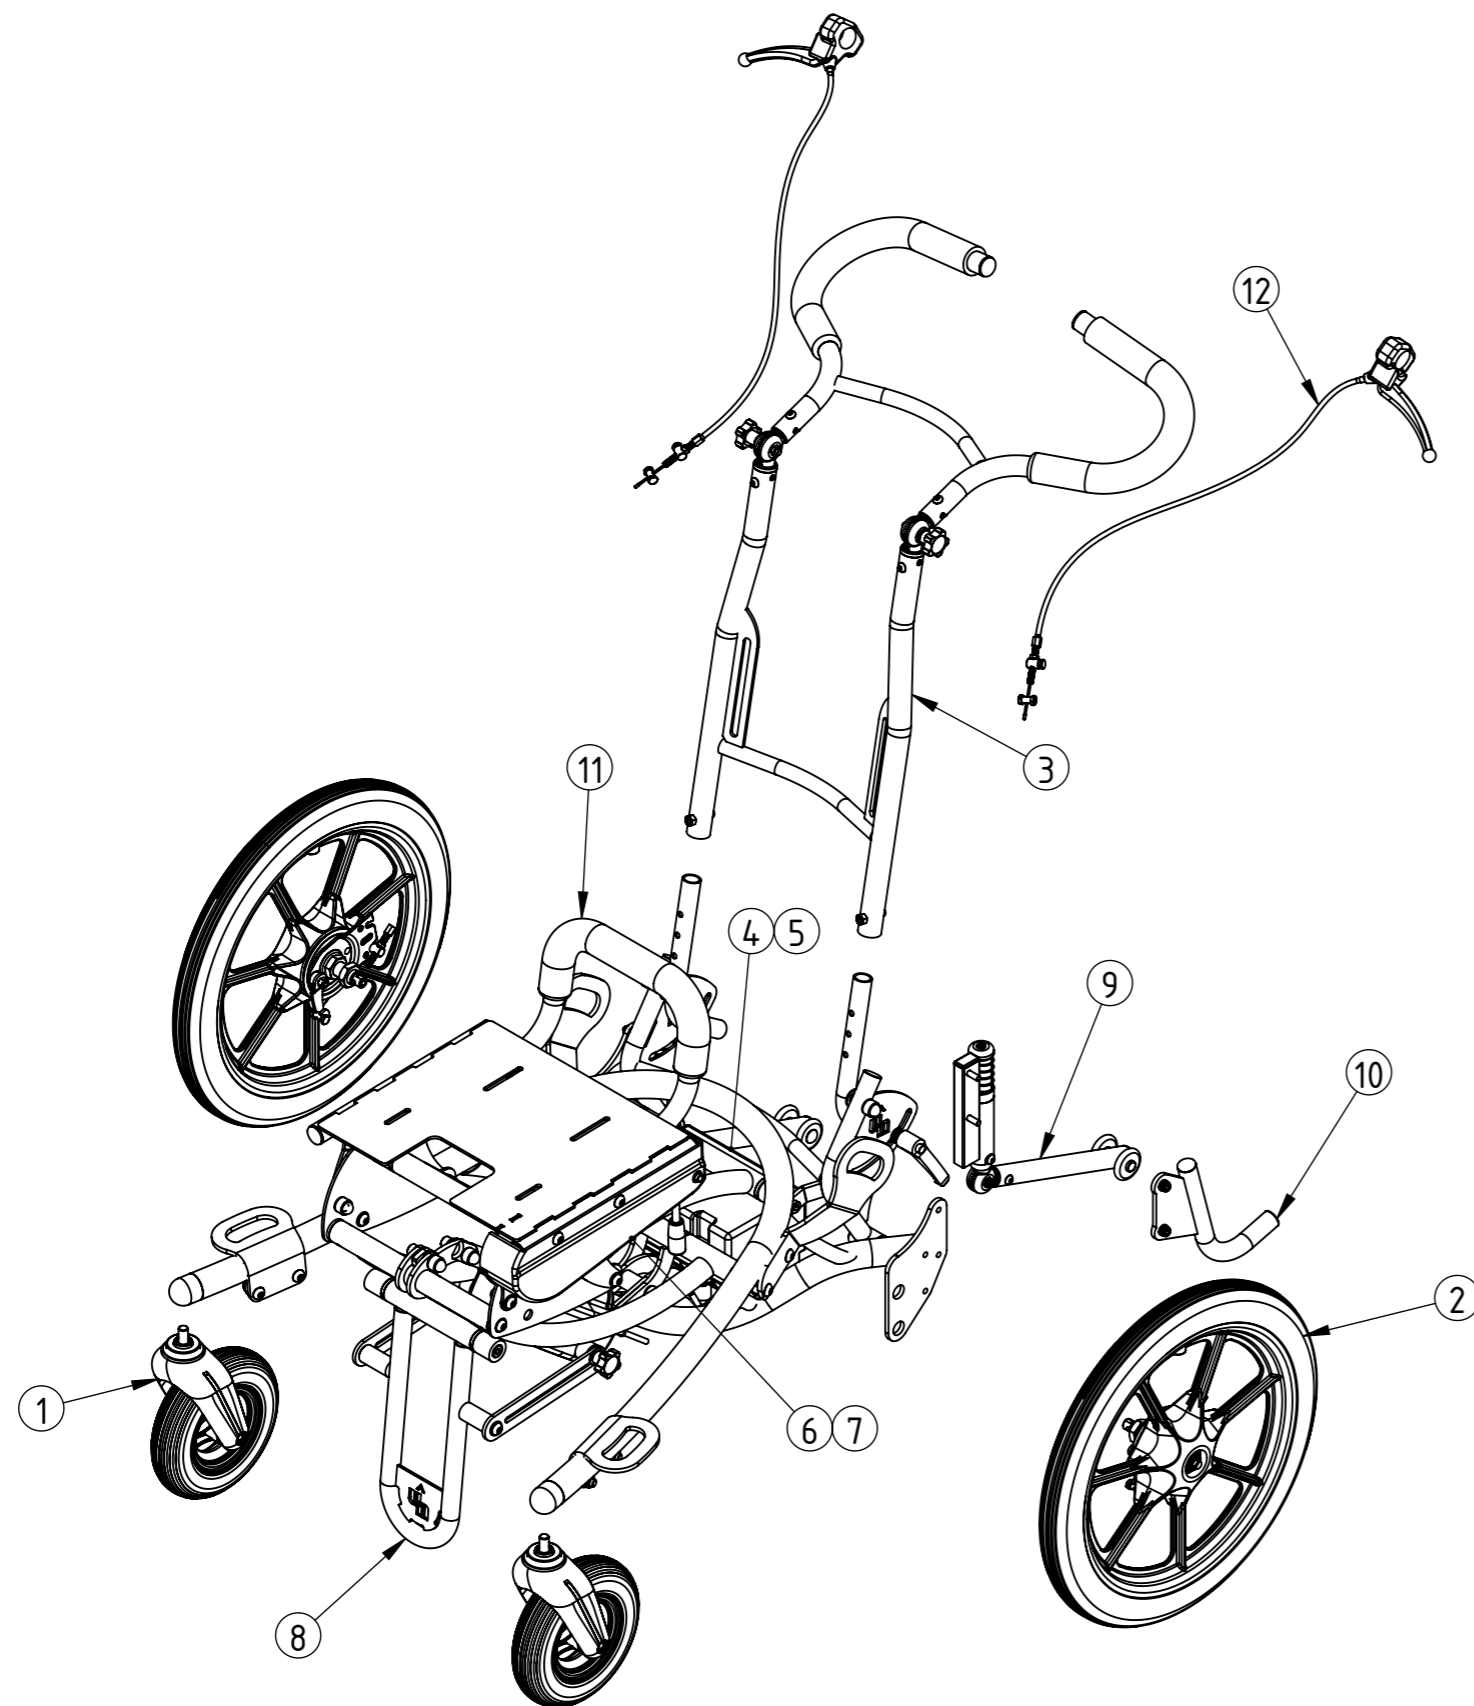

Detalj	Benämning	Sida
1	Länkhjul	
2	Drivhjul	
3	Körbåge	
4	Elpaket	
5	Fotpedal/Gaskolv	
6	Gaskolvstilt	
7	Eltilt	
8	Transportkit	
9	Tippskydd	
10	Tramprör	
11	Körbygel	
12	Bromshandtag/wire	

Detail	Description	Page
1	Caster	
2	Wheel	
3	Driving handle	
4	Electric kit	
5	Pedal/Gas spring	
6	Tilt Gas spring	
7	Tilt Electric	
8	Transportation kit	
9	Anti-tipper	
10	Step bar	
11	Push bar	
12	Brake handle/wire