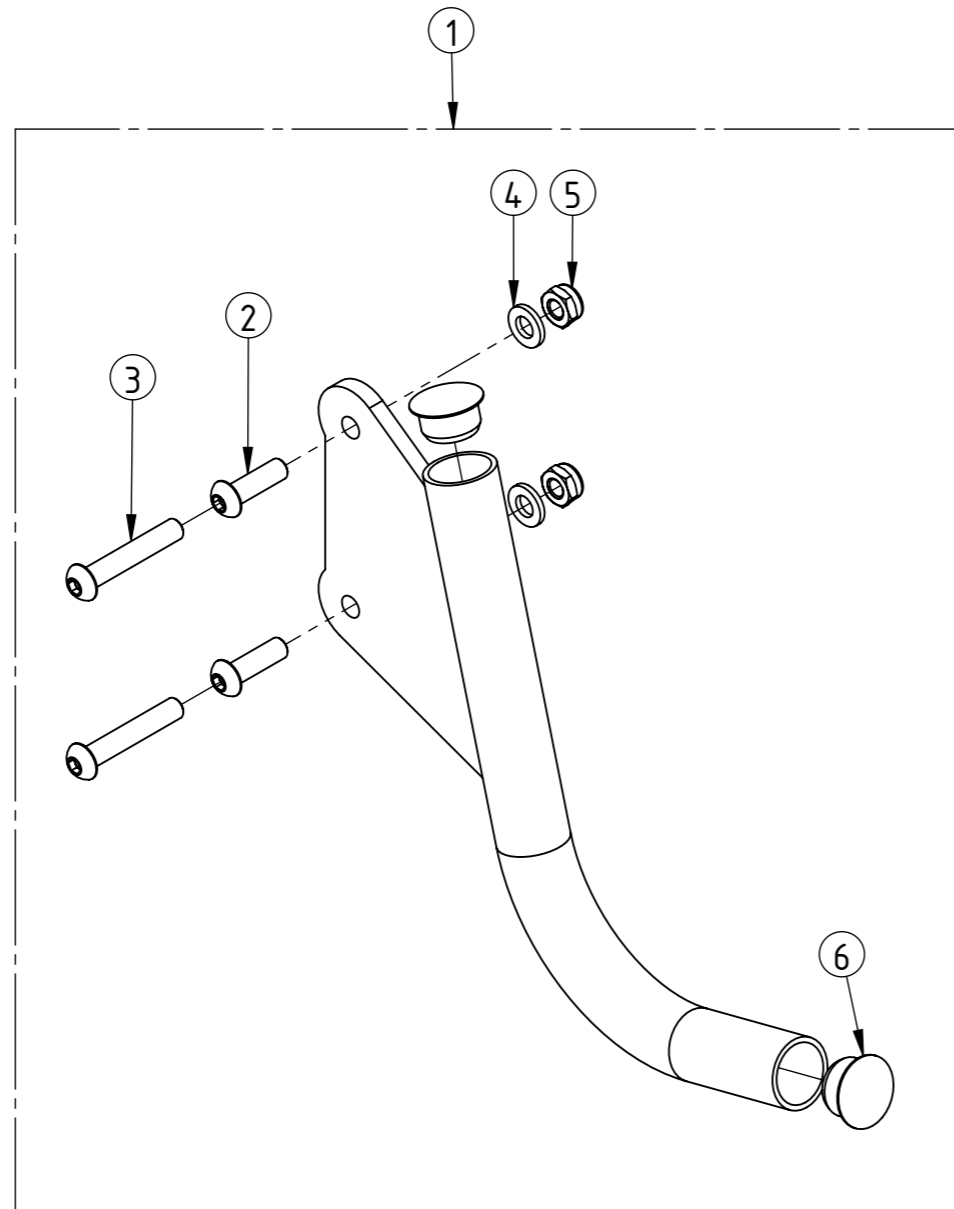

Detail	Article number	Description
1	844230	Driving bow - Flipper Pro Flex
2	387013	Cushion, 270 mm - Seabass Pro
3	112030	End cap, round, black 20 (driving bow)
4	129610	Hex Socket Button Head Screw M6x10
5	162001	Knob M6x30
6	144433	Washer M6x16x1
7	131016	Nut M6, Drilled
8	213125	Cylindrical tube joint, 10 deg
9	131006	Nut M6
10	126625	Hex Socket Head Screw M6x25
11	387076	Cog joint set drivingbow - Anatomic
12	844232	Drivingbow MH - Flipper Pro Flex
13	160845	Lever M8x16 (arm 63 mm)

Detail	Article number	Description
1	387026	Caster fork 7"
2	387032	Caster 7" (solid)
3	387033	Caster 7" (air)
4	126870	Hex Socket Head Screw M8x70
5	126045	Hex Socket Head Screw M10x45
6	132008	Torque Nut M8
7	141120	Washer M10

Detail	Article number	Description
1	386107	Anti tipper, right, Zitzi
2	386108	Anti tipper, left, Zitzi
3	126631	Hex Socket Head Screw M6x30, Black
4	126656	Hex Socket Head Screw M6x55, Black
5	141612	Washer M6
6	132006	Torque Nut M6
7	133106	Nut Cap M6